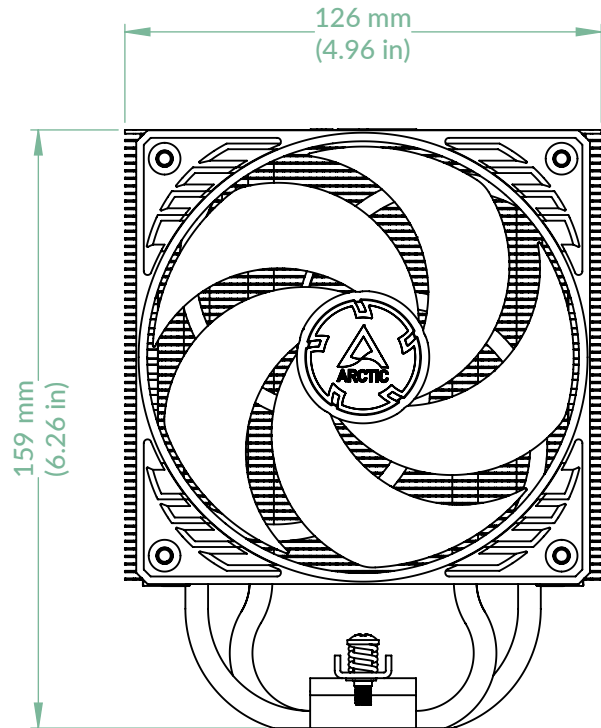

# Freezer 36 CO

P/N: ACFRE00122A

Scale 1:2

Rev. Date: 29/12/2023

## Overall Dimension

Side View

Front View

Top View